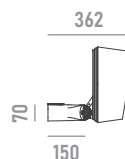

anti-glare glass

mounting accessory  
\*can not be ordered separately

U-bracket

mounting accessory for Ø 48mm poles  
\*can not be ordered separately

pole adapter

mounting accessory for Ø 114mm poles  
\*can not be ordered separately