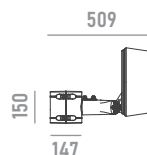

anti-glare glass

mounting accessory  
\*can not be ordered separately

U-bracket

mounting accessory for Ø 48mm poles  
\*can not be ordered separately

pole adapter

mounting accessory for Ø 114mm poles  
\*can not be ordered separately

pole clamp

Ordering Information

example: 0820W120.0006.2780.01+A1

0820W120 · [ ] · [ ] · [ ] + [ ]

| product    | beam angle          | light colour / CCT     | finish colour     | accessory                  |
|------------|---------------------|------------------------|-------------------|----------------------------|
| ARKOS 120W | <b>0006</b> 6°      | <b>2780</b> 2700K RA80 | <b>01</b> RAL9023 | <b>A1</b> honeycomb        |
|            | <b>0012</b> 12°     | <b>3080</b> 3000K RA80 |                   | <b>A2</b> anti-glare glass |
|            | <b>0020</b> 20°     | <b>4080</b> 4000K RA80 |                   | <b>A3</b> U-bracket        |
|            | <b>0030</b> 30°     |                        |                   | <b>A4</b> pole adapter     |
|            | <b>0045</b> 45°     |                        |                   | <b>A5</b> pole clamp       |
|            | <b>0060</b> 60°     |                        |                   |                            |
|            | <b>0520</b> 5°x20°  |                        |                   |                            |
|            | <b>1070</b> 10°x70° |                        |                   |                            |