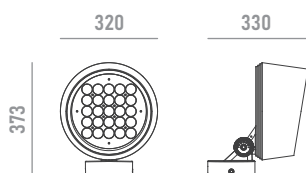

#### Technical Features

|                         |  |
|-------------------------|--|
| Power                   | 120W   |
| Input voltage           | AC100-240V                                     |
| Insulation class        | I  |
| Delivered flux          | 9,600 lm ±10%                                  |
| Light distribution type | symmetrical / elliptical                       |
| Beam angle              | 6°, 12°, 20°, 30°, 45°, 60°<br>5°x20°, 10°x70° |
| Light colour / CCT      | 2700K, 3000K, 4000K                            |
| CRI                     | 80   |
| Source type             | LED  |
| LED number              | 25   |
| MacAdam step            | 5  |
| Power supply            | Built-in                                       |
| Control                 | ON/OFF   |
| Protection index        | IP66   |
| Impact resistance       | IK08   |
| Lifetime                | 50,000 hours Ta=25°C                           |