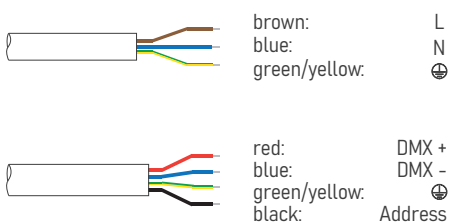

PRODUCT DATASHEET

Last information update: May 2023

ARKOS

0820W240

Architectural LED floodlight for outdoor applications

Technical Features

Power	240W
Input voltage	AC100-240V
Insulation class	I
Delivered flux	9,600 lm ±10%
Light distribution type	symmetrical / elliptical
Beam angle	10°, 15°, 20°, 30° / 15°x60°
Light colour / CCT	RGBCLAW
CRI	-
Source type	LED (7-IN-1)
LED number	24
MacAdam step	-
Power supply	Built-in
Control	DMX512
Protection index	IP66
Impact resistance	IK08
Lifetime	50,000 hours Ta=25°C

Wiring

Power input cable OPEN END 500mm
 DMX input cable MALE connector 500mm
 DMX output cable FEMALE connector 500mm

Construction

Fluorocarbonate powder painted die-cast aluminum body, tempered glass cover, polycarbonate optical lenses.

extension cable

Ordering Information

example: 0820W240.0010.7130K.01+A1

0820W240 · [] · [] · [] + []

product	beam angle	light colour / CCT	finish colour	accessory
ARKOS 240W	0010 10°	7130K RGBCLA+3000K	01 RAL9023	A1 honeycomb
	0015 15°	7140K RGBCLA+4000K		A2 anti-glare glass
	0020 20°			A3 U-bracket
	0030 30°			LC4 leader cable
	1560 15°x60°			EC4 extension cable