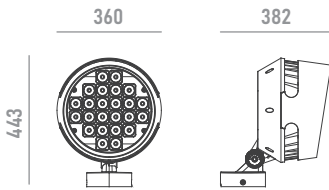

PRODUCT DATASHEET

Last information update: May 2023

ARKOS

0820W240

Architectural LED floodlight for outdoor applications

Technical Features

Power	240W
Input voltage	AC100-240V
Insulation class	I
Delivered flux	9,600 lm ±10%
Light distribution type	symmetrical / elliptical
Beam angle	10°, 15°, 20°, 30° / 15°x60°
Light colour / CCT	RGBCLAW
CRI	-
Source type	LED (7-IN-1)
LED number	24
MacAdam step	-
Power supply	Built-in
Control	DMX512
Protection index	IP66
Impact resistance	IK08
Lifetime	50,000 hours Ta=25°C

Wiring

Power input cable OPEN END 500mm
 DMX input cable MALE connector 500mm
 DMX output cable FEMALE connector 500mm

Construction

Fluorocarbonate powder painted die-cast aluminum body, tempered glass cover, polycarbonate optical lenses.

extension cable

Ordering Information

example: 0820W240.0010.7130K.01+A1

0820W240 · [] · [] · [] + []

product	beam angle	light colour / CCT	finish colour	accessory
ARKOS 240W	0010 10°	7130K RGBCLA+3000K	01 RAL9023	A1 honeycomb
	0015 15°	7140K RGBCLA+4000K		A2 anti-glare glass
	0020 20°			A3 U-bracket
	0030 30°			LC4 leader cable
	1560 15°x60°			EC4 extension cable