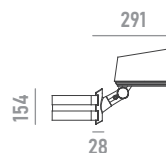

Wiring

Power input cable OPEN END 500mm
 DMX input cable MALE connector 500mm
 DMX output cable FEMALE connector 500mm

Construction

Fluorocarbonate powder painted die-cast aluminum body, tempered glass cover, polycarbonate optical lenses.

anti-glare glass

mounting accessory
*can not be ordered separately

U-bracket

mounting accessory for Ø 48mm poles
*can not be ordered separately

pole adapter

mounting accessory for Ø 114mm poles
*can not be ordered separately

pole clamp

mounting accessory for Ø 67~325mm T>=4 poles
*can not be ordered separately

pole plate

mounting accessory for Ø 168~268mm trees
*can not be ordered separately

strap

mounting accessory
*can not be ordered separately