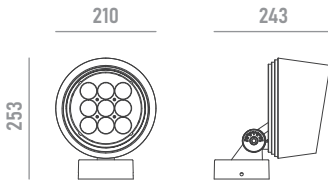

PRODUCT DATASHEET

Last information update: May 2023

ARKOS

0820W45

Architectural LED floodlight for outdoor applications

Technical Features

| | |
|-------------------------|----------------------|
| Power | 45W |
| Input voltage | AC100-240V |
| Insulation class | I |
| Delivered flux | 1,580 lm ±10% |
| Light distribution type | symmetrical |
| Beam angle | ultra spot 2.5° |
| Light colour / CCT | RGBW |
| CRI | - |
| Source type | LED |
| LED number | 9 |
| MacAdam step | - |
| Power supply | Built-in |
| Control | DMX512 |
| Protection index | IP66 |
| Impact resistance | IK08 |
| Lifetime | 50,000 hours Ta=25°C |

Wiring

Power input cable OPEN END 500mm
 DMX input cable MALE connector 500mm
 DMX output cable FEMALE connector 500mm

Construction

Fluorocarbonate powder painted die-cast aluminum body, tempered glass cover, polycarbonate optical lenses.