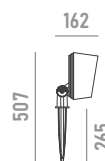

Wiring

Power input cable OPEN END 500mm
 DMX input cable MALE connector 500mm
 DMX output cable FEMALE connector 500mm

Construction

Fluorocarbonate powder painted die-cast aluminum body, tempered glass cover, polycarbonate optical lenses.

pole clamp

mounting accessory for Ø 67~325mm T>=4 poles
*can not be ordered separately

pole plate

mounting accessory for Ø 168~268mm trees
*can not be ordered separately

strap

mounting accessory
*can not be ordered separately

spike

with female 4-pin waterproof connector for DMX
* specify cable length to complete order

leader cable

with male and female 4-pin waterproof connector for DMX
* specify cable length to complete order