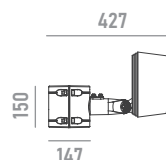

Wiring

Power input cable OPEN END 500mm
 DMX input cable MALE connector 500mm
 DMX output cable FEMALE connector 500mm

Construction

Fluorocarbonate powder painted die-cast aluminum body, tempered glass cover, polycarbonate optical lenses.

anti-glare glass

mounting accessory
*can not be ordered separately

U-bracket

mounting accessory for Ø 48mm poles
*can not be ordered separately

pole adapter

mounting accessory for Ø 114mm poles
*can not be ordered separately

pole clamp

mounting accessory for Ø 67~325mm T>=4 poles
*can not be ordered separately

pole plate

mounting accessory for Ø 168~268mm trees
*can not be ordered separately

strap

mounting accessory
*can not be ordered separately