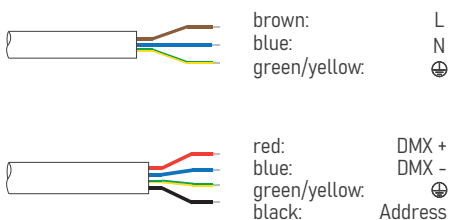

PRODUCT DATASHEET

Last information update: May 2023

ARKOS

0820W45

Architectural LED floodlight for outdoor applications

Technical Features

| | |
|-------------------------|----------------------|
| Power | 45W |
| Input voltage | AC100-240V |
| Insulation class | I |
| Delivered flux | 1,580 lm ±10% |
| Light distribution type | symmetrical |
| Beam angle | ultra spot 2.5° |
| Light colour / CCT | RGBW |
| CRI | - |
| Source type | LED |
| LED number | 9 |
| MacAdam step | - |
| Power supply | Built-in |
| Control | DMX512 |
| Protection index | IP66 |
| Impact resistance | IK08 |
| Lifetime | 50,000 hours Ta=25°C |

Wiring

Power input cable OPEN END 500mm
 DMX input cable MALE connector 500mm
 DMX output cable FEMALE connector 500mm

Construction

Fluorocarbonate powder painted die-cast aluminum body, tempered glass cover, polycarbonate optical lenses.

extension cable

Ordering Information

example: **0820W45.0002.RGB30K.01+A1**

0820W45 · [] · [] · [] + []

| product | beam angle | light colour / CCT | finish colour | accessory |
|-------------------------|------------|-------------------------|---------------|----------------------------|
| ARKOS 45W ULTRA SPOT | 0002 2.5° | RGB30K RGB+3000K | 01 RAL9023 | A1 honeycomb |
| | | RGB40K RGB+4000K | | A2 anti-glare glass |
| | | | | A3 U-bracket |
| | | | | A4 pole adapter |
| | | | | A5 pole clamp |
| | | | | A6 pole plate |
| | | | | A7 strap |
| | | | | A8 spike |
| | | | | LC4 leader cable |
| | | | | EC4 extension cable |