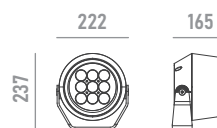

Wiring

Power input cable OPEN END 500mm
 DMX input cable MALE connector 500mm
 DMX output cable FEMALE connector 500mm

Construction

Fluorocarbonate powder painted die-cast aluminum body, tempered glass cover, polycarbonate optical lenses.

anti-glare glass

mounting accessory
*can not be ordered separately

U-bracket

mounting accessory for Ø 48mm poles
*can not be ordered separately

pole adapter

mounting accessory for Ø 114mm poles
*can not be ordered separately