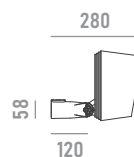

Wiring

Power input cable OPEN END 500mm
 DMX input cable MALE connector 500mm
 DMX output cable FEMALE connector 500mm

Construction

Fluorocarbonate powder painted die-cast aluminum body, tempered glass cover, polycarbonate optical lenses.

anti-glare glass

mounting accessory
*can not be ordered separately

U-bracket

mounting accessory for Ø 48mm poles
*can not be ordered separately

pole adapter

mounting accessory for Ø 114mm poles
*can not be ordered separately

pole clamp

mounting accessory for Ø 67~325mm T>=4 poles
*can not be ordered separately

pole plate

mounting accessory for Ø 168~268mm trees
*can not be ordered separately

strap

mounting accessory
*can not be ordered separately