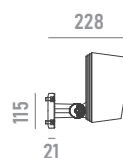

anti-glare glass

mounting accessory
*can not be ordered separately

U-bracket

mounting accessory for Ø 48mm poles
*can not be ordered separately

pole adapter

mounting accessory for Ø 114mm poles
*can not be ordered separately

pole clamp

mounting accessory for Ø 67~325mm T>=4 poles
*can not be ordered separately

pole plate

mounting accessory for Ø 168~268mm trees
*can not be ordered separately

strap

mounting accessory
*can not be ordered separately