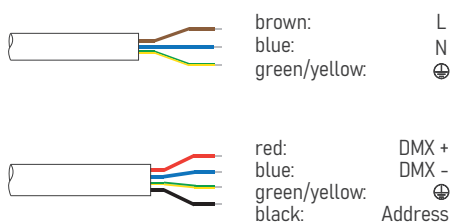

Wiring

Power input cable OPEN END 500mm
DMX input cable MALE connector 500mm
DMX output cable FEMALE connector 500mm