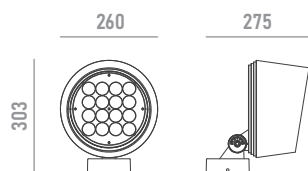

#### Technical Features

Power	75W
Input voltage	AC100-240V
Insulation class	I
Delivered flux	2,630 lm ±10%
Light distribution type	symmetrical
Beam angle	ultra spot 2.5°
Light colour / CCT	RGBW
CRI	-
Source type	LED
LED number	16
MacAdam step	-
Power supply	Built-in
Control	DMX512
Protection index	IP66
Impact resistance	IK08
Lifetime	50,000 hours Ta=25°C

#### Wiring

Power input cable OPEN END 500mm  
DMX input cable MALE connector 500mm  
DMX output cable FEMALE connector 500mm

Optional Accessories

	<p>built-in anti-glare accessory for improved visual comfort *can not be ordered separately</p>	<p>honeycomb</p>	
	<p>anti-glare accessory for improved visual comfort *can not be ordered separately</p>	<p>anti-glare glass</p>	
	<p>mounting accessory *can not be ordered separately</p>		<p>U-bracket</p>
	<p>mounting accessory for Ø 48mm poles *can not be ordered separately</p>		<p>pole adapter</p>
	<p>mounting accessory for Ø 114mm poles *can not be ordered separately</p>		<p>pole clamp</p>
	<p>mounting accessory for Ø 67~325mm T&gt;=4 poles *can not be ordered separately</p>		<p>pole plate</p>
	<p>mounting accessory for Ø 168~268mm trees *can not be ordered separately</p>		<p>strap</p>
	<p>with female 4-pin waterproof connector for DMX * specify cable length to complete order</p>	<p>leader cable</p>	
	<p>with male and female 4-pin waterproof connector for DMX * specify cable length to complete order</p>	<p>extension cable</p>	