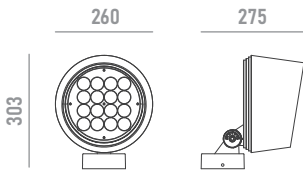

PRODUCT DATASHEET

Last information update: May 2023

ARKOS

0820W75

Architectural LED floodlight for outdoor applications

Technical Features

Power	75W
Input voltage	AC100-240V
Insulation class	I
Delivered flux	6,000 lm ±10%
Light distribution type	symmetrical / elliptical
Beam angle	6°, 12°, 20°, 30°, 45°, 60° 5°x20°, 10°x70°
Light colour / CCT	2700K, 3000K, 4000K
CRI	80
Source type	LED
LED number	16
MacAdam step	5
Power supply	Built-in
Control	ON/OFF
Protection index	IP66
Impact resistance	IK08
Lifetime	50,000 hours Ta=25°C

strap

Ordering Information

example: **0820W75.0006.2780.01+A1**

0820W75 · · · +

product	beam angle	light colour / CCT	finish colour	accessory
ARKOS 75W	0006 6°	2780 2700K RA80	01 RAL9023	A1 honeycomb
	0012 12°	3080 3000K RA80		A2 anti-glare glass
	0020 20°	4080 4000K RA80		A3 U-bracket
	0030 30°			A4 pole adapter
	0045 45°			A5 pole clamp
	0060 60°			A6 pole plate
	0520 5°x20°			A7 strap
	1070 10°x70°			