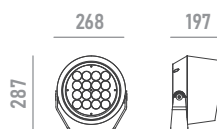

honeycomb

anti-glare accessory for improved visual comfort
*can not be ordered separately

anti-glare glass

mounting accessory
*can not be ordered separately

U-bracket

mounting accessory for Ø 48mm poles
*can not be ordered separately

pole adapter

mounting accessory for Ø 114mm poles
*can not be ordered separately

pole clamp

mounting accessory for Ø 67~325mm T>=4 poles
*can not be ordered separately

pole plate

mounting accessory for Ø 168~268mm trees
*can not be ordered separately

strap

Ordering Information

example: **0820W75.0006.2780.01+A1**

0820W75 · · · +

product	beam angle	light colour / CCT	finish colour	accessory
ARKOS 75W	0006 6°	2780 2700K RA80	01 RAL9023	A1 honeycomb
	0012 12°	3080 3000K RA80		A2 anti-glare glass
	0020 20°	4080 4000K RA80		A3 U-bracket
	0030 30°			A4 pole adapter
	0045 45°			A5 pole clamp
	0060 60°			A6 pole plate
	0520 5°x20°			A7 strap
	1070 10°x70°			