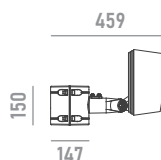

honeycomb

anti-glare accessory for improved visual comfort
*can not be ordered separately

anti-glare glass

mounting accessory
*can not be ordered separately

U-bracket

mounting accessory for Ø 48mm poles
*can not be ordered separately

pole adapter

mounting accessory for Ø 114mm poles
*can not be ordered separately

pole clamp

mounting accessory for Ø 67~325mm T>=4 poles
*can not be ordered separately

pole plate

mounting accessory for Ø 168~268mm trees
*can not be ordered separately

strap

Ordering Information

example: **0820W75.0006.2780.01+A1**

0820W75 · · · +

product	beam angle	light colour / CCT	finish colour	accessory
ARKOS 75W	0006 6°	2780 2700K RA80	01 RAL9023	A1 honeycomb
	0012 12°	3080 3000K RA80		A2 anti-glare glass
	0020 20°	4080 4000K RA80		A3 U-bracket
	0030 30°			A4 pole adapter
	0045 45°			A5 pole clamp
	0060 60°			A6 pole plate
	0520 5°x20°			A7 strap
	1070 10°x70°			