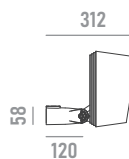

honeycomb

anti-glare accessory for improved visual comfort
*can not be ordered separately

anti-glare glass

mounting accessory
*can not be ordered separately

U-bracket

mounting accessory for Ø 48mm poles
*can not be ordered separately

pole adapter

mounting accessory for Ø 114mm poles
*can not be ordered separately

pole clamp

mounting accessory for Ø 67~325mm T>=4 poles
*can not be ordered separately

pole plate

mounting accessory for Ø 168~268mm trees
*can not be ordered separately