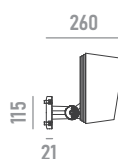

pole adapter

mounting accessory for Ø 114mm poles
*can not be ordered separately

pole clamp

mounting accessory for Ø 67~325mm T>=4 poles
*can not be ordered separately

pole plate

mounting accessory for Ø 168~268mm trees
*can not be ordered separately

strap

Ordering Information

example: **0820W75.0006.2780.01+A1**

0820W75 · · · +

product	beam angle	light colour / CCT	finish colour	accessory
ARKOS 75W	0006 6°	2780 2700K RA80	01 RAL9023	A1 honeycomb
	0012 12°	3080 3000K RA80		A2 anti-glare glass
	0020 20°	4080 4000K RA80		A3 U-bracket
	0030 30°			A4 pole adapter
	0045 45°			A5 pole clamp
	0060 60°			A6 pole plate
	0520 5°x20°			A7 strap
	1070 10°x70°			