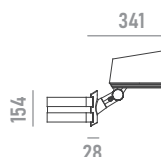

pole adapter

mounting accessory for Ø 114mm poles
*can not be ordered separately

pole clamp

mounting accessory for Ø 67~325mm T>=4 poles
*can not be ordered separately

pole plate

mounting accessory for Ø 168~268mm trees
*can not be ordered separately

strap

Ordering Information

example: **0820W75.0006.2780.01+A1**

0820W75 · · · +

product	beam angle	light colour / CCT	finish colour	accessory
ARKOS 75W	0006 6°	2780 2700K RA80	01 RAL9023	A1 honeycomb
	0012 12°	3080 3000K RA80		A2 anti-glare glass
	0020 20°	4080 4000K RA80		A3 U-bracket
	0030 30°			A4 pole adapter
	0045 45°			A5 pole clamp
	0060 60°			A6 pole plate
	0520 5°x20°			A7 strap
	1070 10°x70°			