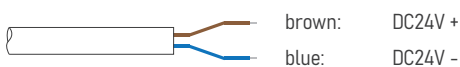

#### Technical Features

Power	20W
Input voltage	DC24V ( constant voltage )
Insulation class	III
Delivered flux	900 lm ±10%
Light distribution type	symmetrical / elliptical
Beam angle	9°, 15°, 20°, 30°, 45° / 15°x60°
Light colour / CCT	RGBW
CRI	-
Source type	LED ( 4-IN-1 )
LED number	4
MacAdam step	-
Power supply	Not included
Control	DMX512
Protection index	IP66
Impact resistance	IK08
Lifetime	50,000 hours Ta=25°C

#### Wiring

Power input cable OPEN END 500mm  
 DMX input cable MALE connector 500mm  
 DMX output cable FEMALE connector 500mm