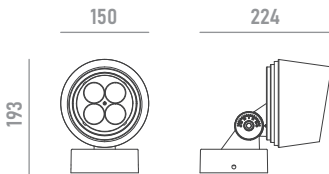

#### Technical Features

Power	20W
Input voltage	DC24V ( constant voltage )
Insulation class	III
Delivered flux	900 lm ±10%
Light distribution type	symmetrical / elliptical
Beam angle	9°, 15°, 20°, 30°, 45° / 15°x60°
Light colour / CCT	RGBW
CRI	-
Source type	LED ( 4-IN-1 )
LED number	4
MacAdam step	-
Power supply	Not included
Control	DMX512
Protection index	IP66
Impact resistance	IK08
Lifetime	50,000 hours Ta=25°C

#### Wiring

Power input cable OPEN END 500mm  
 DMX input cable MALE connector 500mm  
 DMX output cable FEMALE connector 500mm