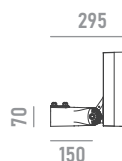

Wiring

Power input cable OPEN END 500mm
 DMX input cable MALE connector 500mm
 DMX output cable FEMALE connector 500mm

Construction

Fluorocarbon painted die-cast aluminum body, tempered glass cover, polycarbonate optical lenses.

mounting accessory
*can not be ordered separately

U-bracket

mounting accessory for Ø 48mm poles
*can not be ordered separately

pole adapter

mounting accessory for Ø 114mm poles
*can not be ordered separately