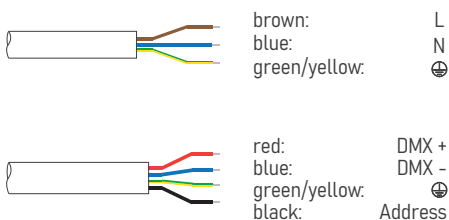

PRODUCT DATASHEET

Last information update: May 2023

CUBE 2.0

0822W150

Architectural LED floodlight for outdoor applications

Technical Features

Power	150W
Input voltage	AC100-240V
Insulation class	I
Delivered flux	6,750 lm ±10%
Light distribution type	symmetrical / elliptical
Beam angle	8°, 15°, 20°, 30° / 15°x60°
Light colour / CCT	RGBW
CRI	-
Source type	LED (4-IN-1)
LED number	24
MacAdam step	-
Power supply	Built-in
Control	DMX512
Protection index	IP66
Impact resistance	IK08
Lifetime	50,000 hours Ta=25°C

Wiring

Power input cable OPEN END 500mm
 DMX input cable MALE connector 500mm
 DMX output cable FEMALE connector 500mm

Construction

Fluorocarbon painted die-cast aluminum body, tempered glass cover, polycarbonate optical lenses.

extension cable

Ordering Information

example: 0822W150.0008.4130K.01+A1

0822W150 · [] · [] · [] + []

product	beam angle	light colour / CCT	finish colour	accessory
CUBE 2.0 150W	0008 8°	4130K RGB+3000K	01 RAL9023	A1 honeycomb
	0015 15°	4140K RGB+4000K		A2 visor
	0020 20°			A3 U-bracket
	0030 30°			A4 pole adapter
	1560 15°x60°			A5 pole clamp
				LC4 leader cable
				EC4 extension cable