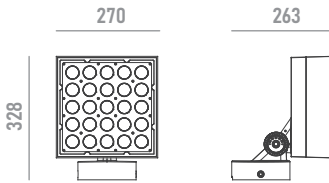

PRODUCT DATASHEET

Last information update: May 2023

CUBE 2.0

0822W150

Architectural LED floodlight for outdoor applications

Technical Features

Power	150W
Input voltage	AC100-240V
Insulation class	I
Delivered flux	6,750 lm ±10%
Light distribution type	symmetrical / elliptical
Beam angle	8°, 15°, 20°, 30° / 15°x60°
Light colour / CCT	RGBW
CRI	-
Source type	LED (4-IN-1)
LED number	24
MacAdam step	-
Power supply	Built-in
Control	DMX512
Protection index	IP66
Impact resistance	IK08
Lifetime	50,000 hours Ta=25°C

Wiring

Power input cable OPEN END 500mm
 DMX input cable MALE connector 500mm
 DMX output cable FEMALE connector 500mm

Construction

Fluorocarbon painted die-cast aluminum body, tempered glass cover, polycarbonate optical lenses.