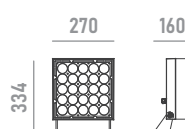

mounting accessory
*can not be ordered separately

U-bracket

mounting accessory for Ø 48mm poles
*can not be ordered separately

pole adapter

mounting accessory for Ø 114mm poles
*can not be ordered separately