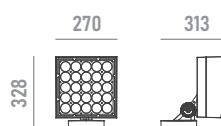

Optional Accessories

built-in anti-glare accessory for improved visual comfort
*can not be ordered separately

honeycomb

anti-glare accessory for improved visual comfort
*can not be ordered separately

visor

mounting accessory
*can not be ordered separately

U-bracket

mounting accessory for Ø 48mm poles
*can not be ordered separately

pole adapter

mounting accessory for Ø 114mm poles
*can not be ordered separately

pole clamp

with female 4-pin waterproof connector for DMX
* specify cable length to complete order

leader cable

with male and female 4-pin waterproof connector for DMX
* specify cable length to complete order

extension cable