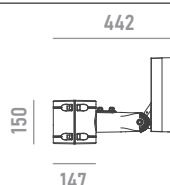

Wiring

Power input cable OPEN END 500mm
 DMX input cable MALE connector 500mm
 DMX output cable FEMALE connector 500mm

Construction

Fluorocarbon painted die-cast aluminum body, tempered glass cover, polycarbonate optical lenses.

mounting accessory
*can not be ordered separately

U-bracket

mounting accessory for Ø 48mm poles
*can not be ordered separately

pole adapter

mounting accessory for Ø 114mm poles
*can not be ordered separately

pole clamp

with female 4-pin waterproof connector for DMX
* specify cable length to complete order

leader cable

with male and female 4-pin waterproof connector for DMX
* specify cable length to complete order