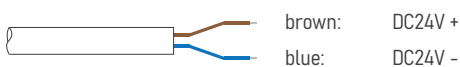

PRODUCT DATASHEET

Last information update: May 2023

CUBE 2.0

0822W20

Architectural LED floodlight for outdoor applications

Technical Features

Power	20W
Input voltage	DC24V (constant voltage)
Insulation class	III
Delivered flux	900 lm ±10%
Light distribution type	symmetrical / elliptical
Beam angle	8°, 15°, 20°, 30° / 15°x60°
Light colour / CCT	RGBW
CRI	-
Source type	LED (4-IN-1)
LED number	4
MacAdam step	-
Power supply	Not included
Control	DMX512
Protection index	IP66
Impact resistance	IK08
Lifetime	50,000 hours Ta=25°C

Wiring

Power input cable OPEN END 500mm
 DMX input cable MALE connector 500mm
 DMX output cable FEMALE connector 500mm

Construction

Fluorocarbon painted die-cast aluminum body, tempered glass cover, polycarbonate optical lenses.