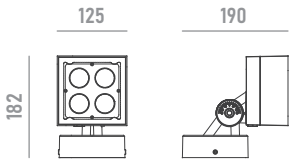

PRODUCT DATASHEET

Last information update: May 2023

CUBE 2.0

0822W20

Architectural LED floodlight for outdoor applications

Technical Features

Power	20W
Input voltage	DC24V (constant voltage)
Insulation class	III
Delivered flux	900 lm ±10%
Light distribution type	symmetrical / elliptical
Beam angle	8°, 15°, 20°, 30° / 15°x60°
Light colour / CCT	RGBW
CRI	-
Source type	LED (4-IN-1)
LED number	4
MacAdam step	-
Power supply	Not included
Control	DMX512
Protection index	IP66
Impact resistance	IK08
Lifetime	50,000 hours Ta=25°C

Wiring

Power input cable OPEN END 500mm
 DMX input cable MALE connector 500mm
 DMX output cable FEMALE connector 500mm

Construction

Fluorocarbon painted die-cast aluminum body, tempered glass cover, polycarbonate optical lenses.