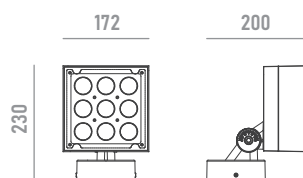

PRODUCT DATASHEET

Last information update: May 2023

CUBE 2.0

0822W45

Architectural LED floodlight for outdoor applications

Technical Features

Power	45W
Input voltage	AC100-240V
Insulation class	I
Delivered flux	3,600 lm ±10%
Light distribution type	symmetrical / elliptical
Beam angle	4.5°, 8°, 12°, 20°, 30°, 45°, 60° 5°x20°, 10°x70°
Light colour / CCT	2700K, 3000K, 4000K
CRI	80
Source type	LED
LED number	9
MacAdam step	5
Power supply	Built-in
Control	ON/OFF
Protection index	IP66
Impact resistance	IK08
Lifetime	50,000 hours Ta=25°C

Installation

Surface mounted with adjustable base.

Finish Colours

RAL9023 as standard colour, other RAL colours on request.

Wiring

Power input cable OPEN END 500mm

Optional Accessories

	<p>built-in anti-glare accessory for improved visual comfort *can not be ordered separately</p>	<p>honeycomb</p>	
	<p>anti-glare accessory for improved visual comfort *can not be ordered separately</p>		<p>visor</p>
	<p>mounting accessory *can not be ordered separately</p>		<p>U-bracket</p>
	<p>mounting accessory for Ø 48mm poles *can not be ordered separately</p>		<p>pole adapter</p>
	<p>mounting accessory for Ø 114mm poles *can not be ordered separately</p>		<p>pole clamp</p>
	<p>mounting accessory for Ø 67~325mm T>=4 poles *can not be ordered separately</p>		<p>pole plate</p>
	<p>mounting accessory for Ø 168~268mm trees *can not be ordered separately</p>		<p>strap</p>
	<p>mounting accessory *can not be ordered separately</p>		<p>spike</p>

Ordering Information

example: 0822W45.0004.2780.01+A1

0822W45 · [REDACTED] · [REDACTED] · [REDACTED] + [REDACTED]

product	beam angle	light colour / CCT	finish colour	accessory
CUBE 2.0 45W	0004 4.5°	2780 2700K RA80	01 RAL9023	A1 honeycomb
	0008 8°	3080 3000K RA80		A2 visor
	0012 12°	4080 4000K RA80		A3 U-bracket
	0020 20°			A4 pole adapter
	0030 30°			A5 pole clamp
	0045 45°			A6 pole plate
	0060 60°			A7 strap
	0520 5°x20°			A8 spike
	1070 10°x70°			