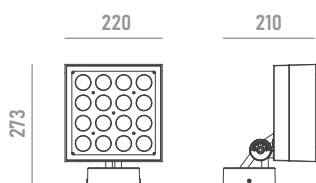

#### Technical Features

Power	75W
Input voltage	AC100-240V
Insulation class	I
Delivered flux	2,630 lm ±10%
Light distribution type	symmetrical
Beam angle	ultra spot 2°
Light colour / CCT	RGBW
CRI	-
Source type	LED
LED number	16
MacAdam step	-
Power supply	Built-in
Control	DMX512
Protection index	IP66
Impact resistance	IK08
Lifetime	50,000 hours Ta=25°C